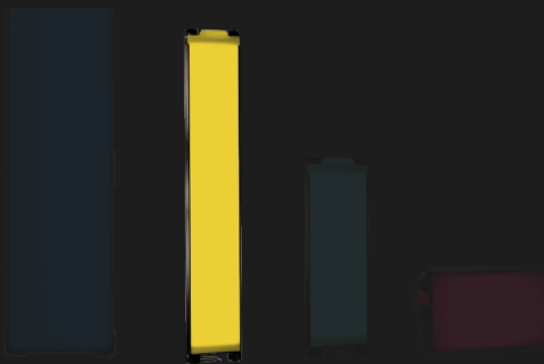

ACCESSORIES

Headlamp
Controller
Power Supply Unit
Mounts
Modifier
DC Cable
AC Cable
Battery Mount VL or AB
Bag

MODIFIER

Frosted Acrylic Diffuser:
Flat, Dome

Snapbag
Snapgrid

SIZE/WEIGHT

111,8 x 20,5 x 3,7 cm
4.18 kg

WATERPROOF RATING

IP20

LIGHT/COLOR SPECS

MODES:
White/ Gel / Color

WHITE LIGHT:
1700K – 10.000K

COLOR RENDITION:
CRI Average: >95
TLCI Average: >90

LIGHT ENGINE

LEDs:
Red, Lime, Green, Blue, Amber, White

NUMBER of LEDs:
576

LIGHT APERTURE

1m at 5600K:
4036 Lux

1m at 3200K:
4100 Lux

DMG LUMIÈRE SL1 MIX

MOUNT

Lollypop Mount
Goose-Neck Mount

CONTROL OPTIONS