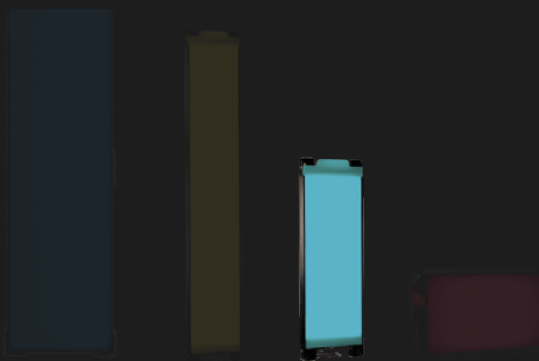

ACCESSORIES

Headlamp
Controller
Power Supply Unit
Mounts
Modifier
DC Cable
AC Cable
Battery Mount VL or AB
Bag

MODIFIER

Frosted Acrylic Diffuser:
Flat, Dome

Snapbag
Snapgrid

SIZE/WEIGHT

58.5 x 20.5 x 3.7 cm
2.56 kg

WATERPROOF RATING

IP20

LIGHT/COLOR SPECS

MODES:
White/ Gel / Color

WHITE LIGHT:
1700K – 10.000K

COLOR RENDITION:
CRI Average: >95
TLCI Average: >90

DMG LUMIÈRE MINI MIX

LIGHT ENGINE

LEDs:
Red, Lime, Green, Blue, Amber, White

NUMBER of LEDs:
288

MOUNT

Lollypop Mount
Goose-Neck Mount

LIGHT APERTURE

1m at 5600K:
2260 Lux

1m at 3200K:
2100 Lux

CONTROL OPTIONS

Controller with Rubber Keypad
DMX 512 Wired
Wireless DMX
Bluetooth with myMIX Mobile App
LAN (Art-Net)
WiFi

POWER

Battery Powered:
External V-Mount
Battery Voltage Range:
12 - 35 V
Power Consumption:
100 W

DIMMING

Smooth, 100 – 0%,
Linear /
Square /
S Curve

SPECIALS

Gel Mode
Effect Mode
Source Matching Mode
Micro Shadows without Diffusor

CONNECTIVITY

XLR5 female
XLR5 male
RJ45
Chogori 2 pin VDC input
Micro USB
CNLINKO LP-20
7 pin output