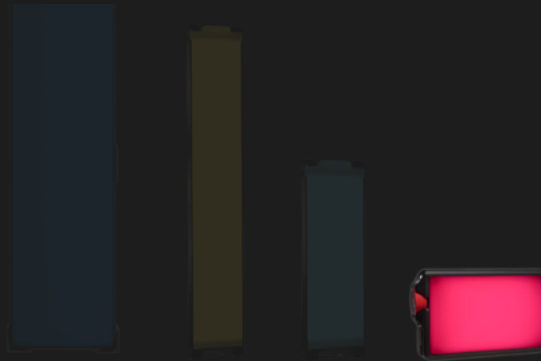

ACCESSORIES

DASH Light
Case
Beam Shaping Accessories
Light Stand Mount
Magnetic Mount
USB-C Charging Cable

MODIFIER

Flat Diffusor
Dome
Eggcrate
Gel Holder
Barn Dors

SIZE/WEIGHT

12.8cm x 8cm x 2.8cm
0.37kg

WATERPROOF RATING

IP54

LIGHT/COLOR SPECS

MODES:
White/ Gel / Color

WHITE LIGHT:
1700K – 10.000K

COLOR RENDITION:
CRI Average: >95
TLCI Average: >90

LIGHT ENGINE

LEDs:
Red, Green, Blue, Lime, Amber, White (4000K)

LIGHT APERTURE

1m at 6500K: 250 lux
1m at 6500K Boost Mode: 320 lux

DMG LUMIÈRE DASH Pocket LED Kit

FLICKER FREE

Up to 1000 FPS

MOUNT

1/4" – 20 Mount
Magnetic Mount

CONTROL OPTIONS

On-Board Control on OLED Graphical Display
Bluetooth via myMIX Mobile App
Wireless DMX
W-DMX

POWER

Battery Powered:
Internal
Battery Voltage Range:
5V
Power Consumption:
14W

DIMMING

Smooth, 100 – 0%,
continuously, linear/
exponential

SPECIALS

Boost Mode: increase of light output to 125%
130 True Rosco Color gel matches
Effect Mode
Source Matching Mode

CONNECTIVITY

Charging Connector:
USB type C