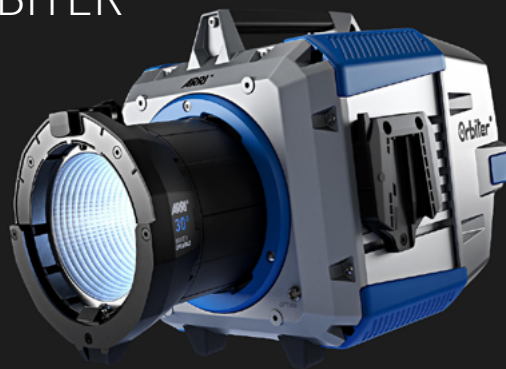

ACCESSORIES

Lamphead Control
powerCon Cable
P.O. Yoke (Hanging)
Manual Yoke (Standing)
Protection Cap
Modifier
Cable for Control Panel
DMX Cable
Barndoors
Safety

MODIFIER

OPTICS:
Open Face 15°, 30°, 60°
Fresnel Lense 15-65°

DOMES:
Dome M, Dome S

SOFTBOX:
Octa 4
+ Eyelight Baffle
+ Eggcrate
+ Magic Cloth

SIZE/WEIGHT

30,5 x 33 x 41 cm
11,7 kg

WATERPROOF RATING

IP20

LIGHT/COLOR SPECS

MODES:
CCT, HSI, individual color, gel selection, x/y coordinates,
source matching, lighting effects, color sensor mode

MOUNT

28 mm Spigot
(Junior Pin)

LIGHT APERTURE

1m at 5600K: 21500 lux (60°)	1m at 3200K: 16300 lux (60°)
58000 lux (30°)	44700 lux (30°)

CONTROL OPTIONS

On-Board Control on Graphical Display
Wireless DMX
W-DMX
LAN (Art-Net, sACN)

POWER

Power Consumption:
500 W max.

Voltage Input Range:
100 - 240 V

DIMMING

Smooth, 100 – 0%,
continuously, linear /
exponential /
logarithmic /
„S“ curve

SPECIALS

Changeable Optics („HotSwap“)
Light match
CCT & Gel effects
Modes: High Color Rendering, High Output, Low Noise
Removable Control Panel
Different Yoke types for hanging and standing!
The more directional the Optic, the softer the edge